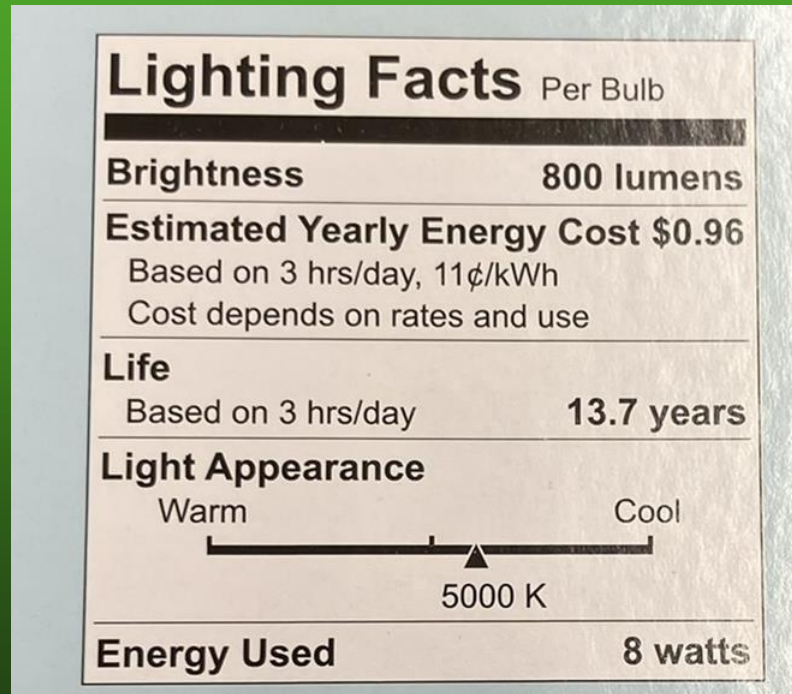

Artificial Light